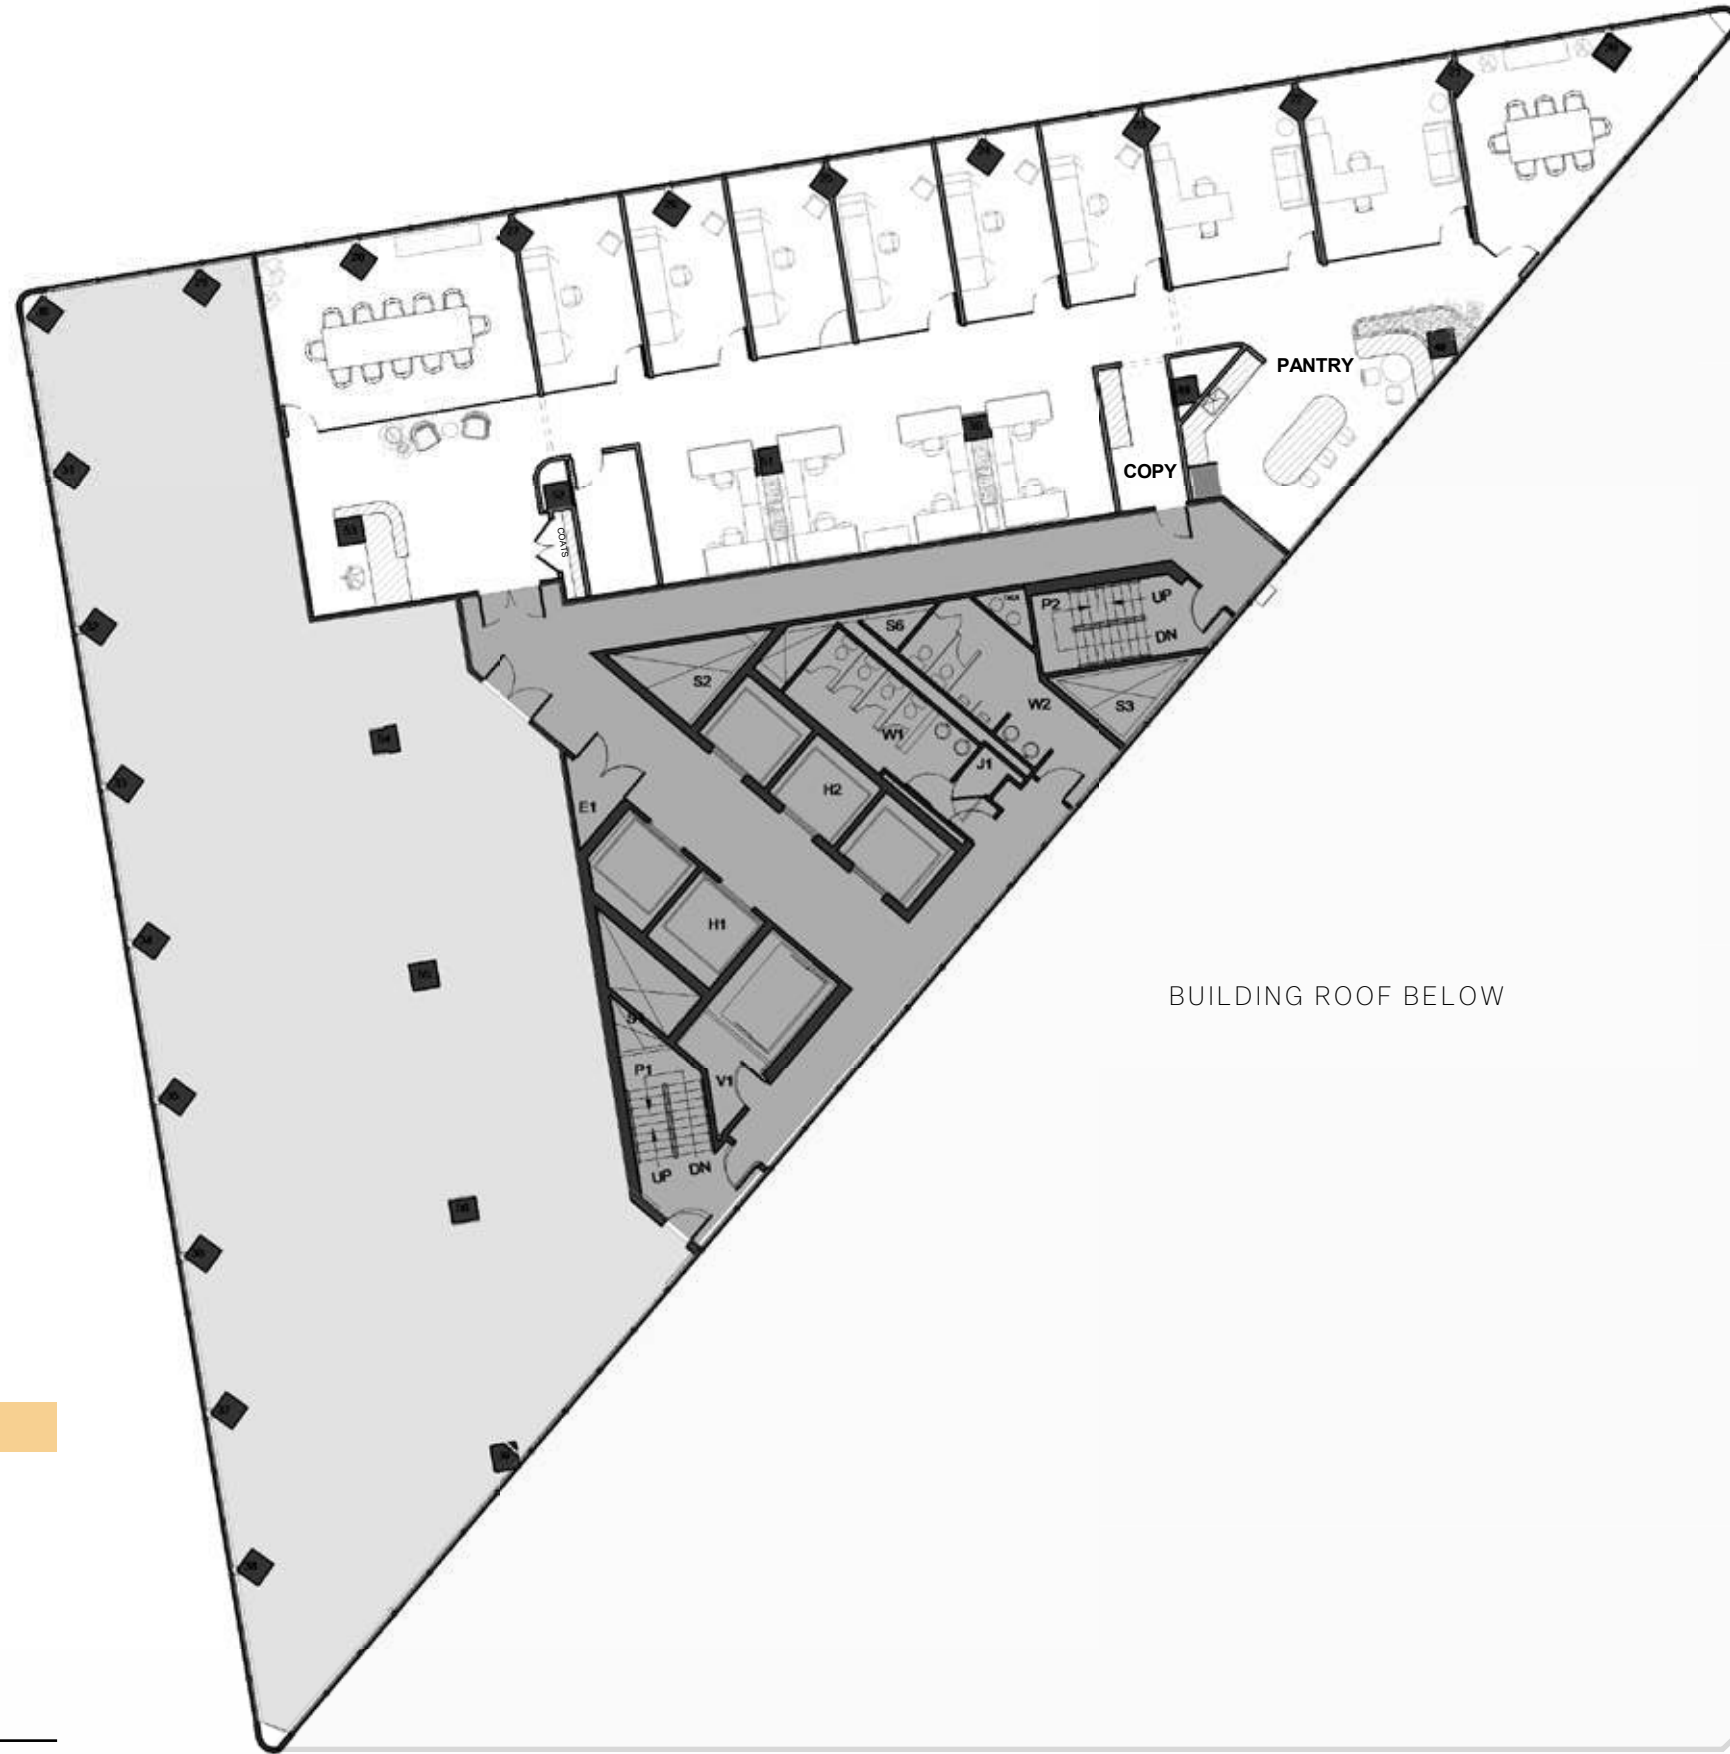

**Suite 3650**

Pantry

Private Offices

## HEADCOUNTS

RSF 6057  
RSF PER PERSON 356

OFFICE 8  
WORKSTATIONS 8  
RECEPTIONIST 1

---

TOTAL SEATS 17